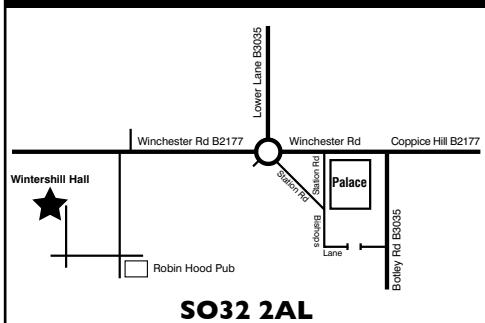

GARDEN NURSERIES AND TRADE STANDS

ANNA CHALK
BARBARA ROE
BUTTERFLY COTTAGE GARDEN PLANTS
CANN DO
CHOMPERS CATERING
D.J. PLANTS
EAST ASHLING NURSERY
EBBYS ICE CREAM
ELEGANCE
FERLEA NURSERY
FIONA HEANEY
GARDEN TREASURES
GREENS OF GLASTONBURY
HAYNES LANDSCAPES
HERBAL HARMONY
HEUCHERAHOLICS
IAN & TERESA MOSS

JENNY JOETT
& URSULA WAECHTER POWLETT
JOHN CHURCHER PLANTS
LONGACRE NURSERY
MATTS HOG ROAST
MAYFIELD NURSERIES
MEADOWGATE NURSERY
MIMU
NEALS NURSERY
P&G HATS
PADDOCK PLANTS
PALMS EXOTICS
PARKS PERENNIALS
PHOENIX TRADING
PLANT SUPPORTS UK
RIVERFORD ORGANICS
ROOTS SHOOTS AND LEAVES
SAFI INTERIORS
SIMPLE GREAT PLANTS
STOCKBRIDGE HERBS
T & D TOOLS
THE LADY GARDENER
TOM BAKER ROOTSDOWN NURSERY
TOM CRITCHLEY
VISHANA
WOODCHESTER
And many more...

HOW TO FIND THE GARDEN FAIR AT WINTERSHILL HALL

NB Not all stallholders accept credit cards
For further information please visit
www.bwgardenfair.org.uk